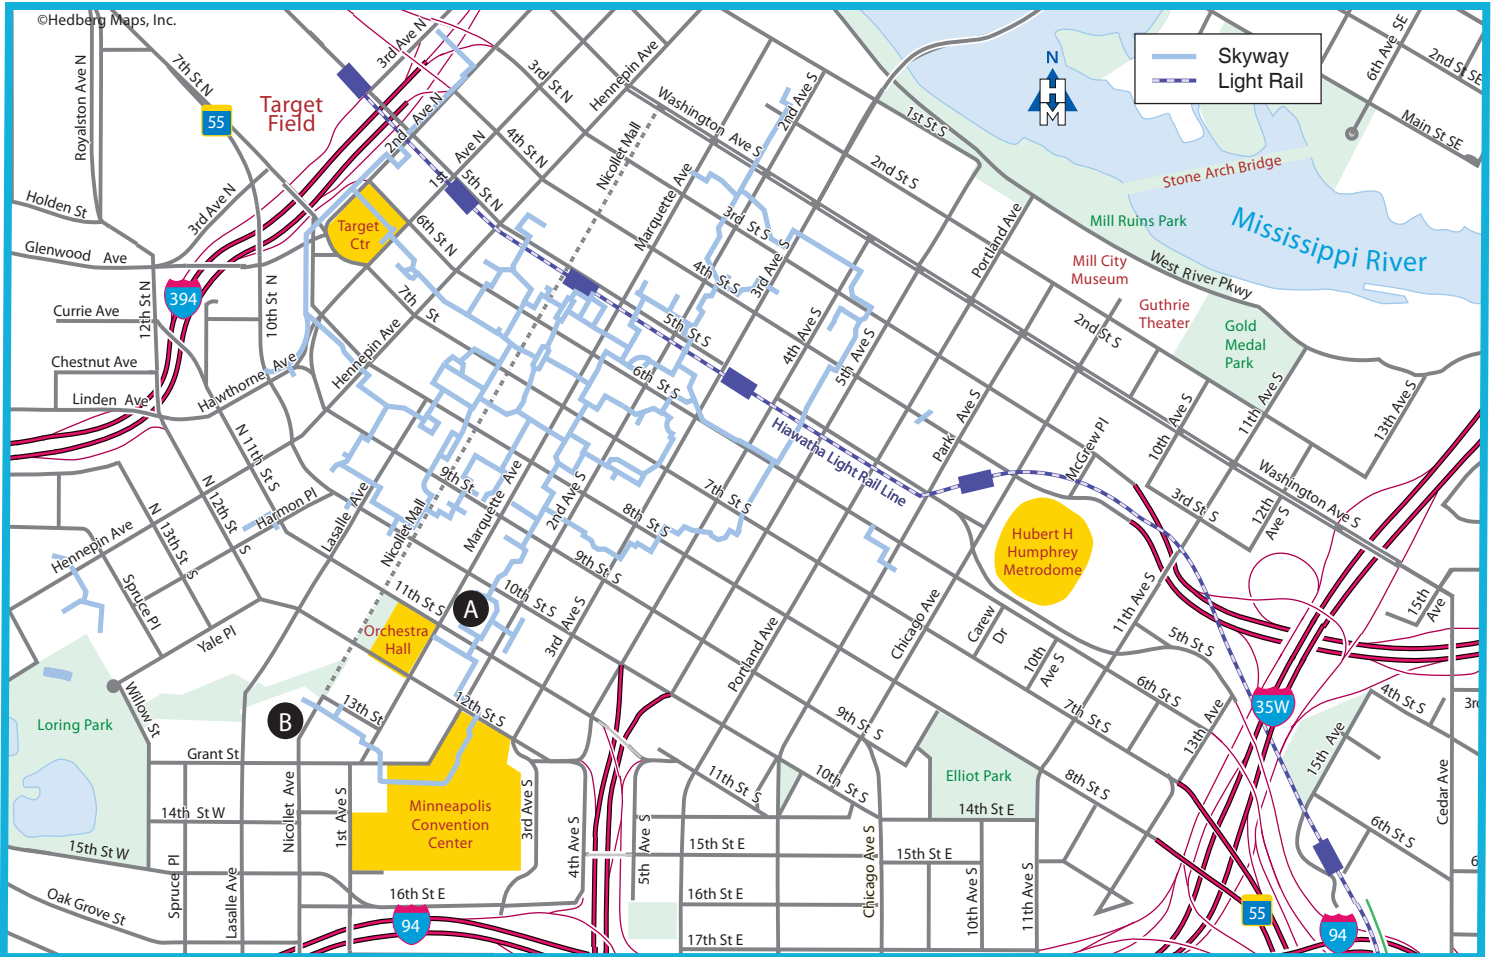

ECOLOGICAL SOCIETY OF AMERICA **esa**
98TH ANNUAL MEETING
SUSTAINABLE PATHWAYS: LEARNING FROM THE PAST AND SHAPING THE FUTURE
AUGUST 4-9, 2013

Hotels	Distance to Convention Center	Rates Single/Double/Triple/Quad
--------	-------------------------------	---------------------------------

A Hilton Minneapolis	2 blocks	\$189/\$199/\$219/\$239
B Hyatt Regency	2 blocks	\$174/\$194/\$204/\$214

*13.40% state and city tax will be added to the room rate. Taxes are subject to change.

Minneapolis
City by Nature